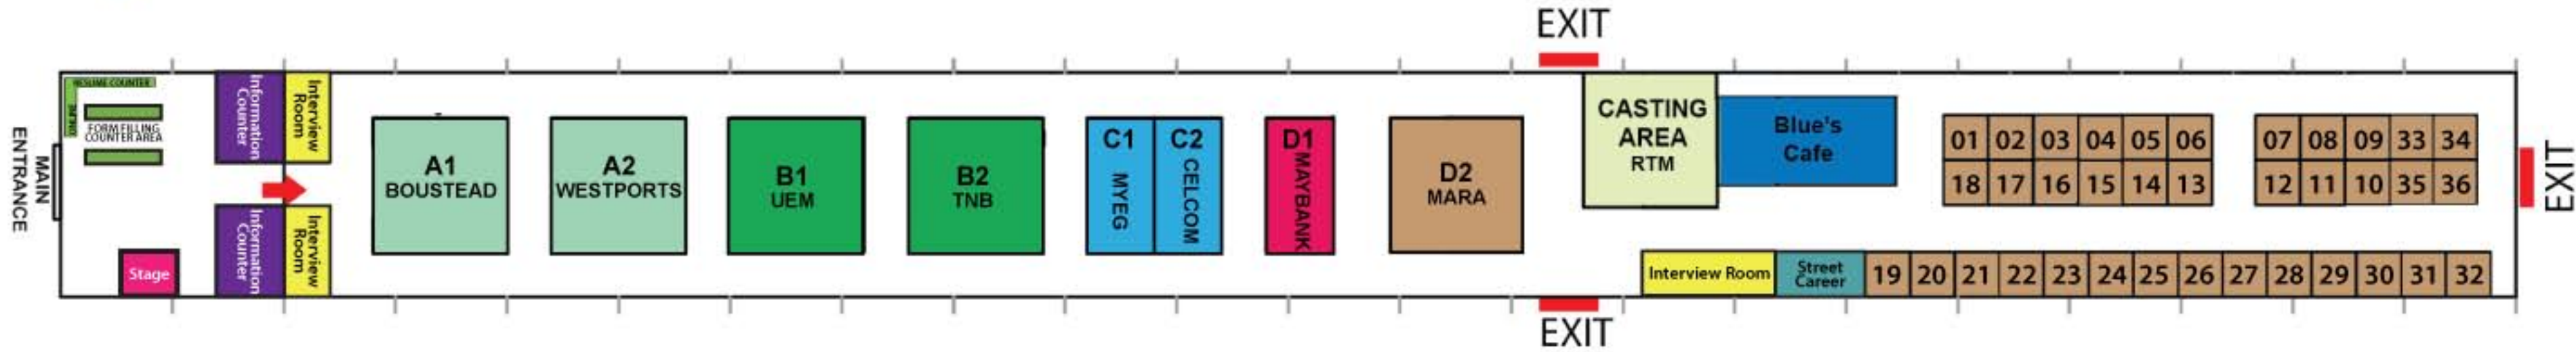

FLOOR PLAN

LEGEND

 Platinum Partner	 Silver Partner	 Normal Booth
 Gold Partner	 Bronze Partner	

Booth No.	Company Name
A1	BOUSTEAD HOLDINGS BERHAD
A2	WESTPORTS MALAYSIA SDN BHD
B1	UEM GROUP BERHAD
B2	TENAGA NASIONAL BERHAD
C1	MY E.G. SERVICES BERHAD
C2	CELCOM AXIATA BERHAD
D1	MALAYAN BANKING BERHAD (MAYBANK)
D2	MAJLIS AMANAH RAKYAT (MARA)